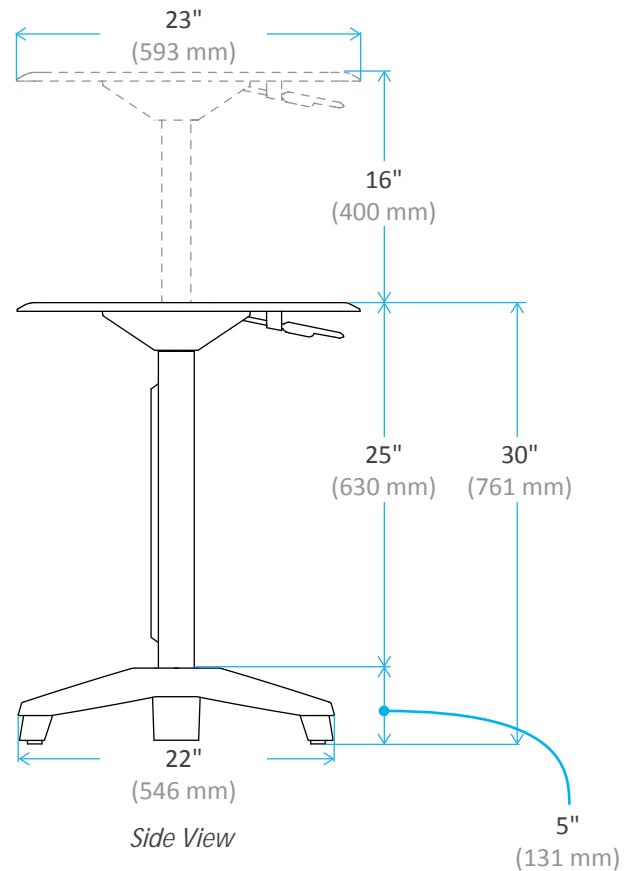

Workspace™ Desk35

DIMENSIONAL ILLUSTRATIONS

Total weight capacity 25 lbs (11,3 kg)

15 lbs (6,8 kg) lift assist

Front View

Side View