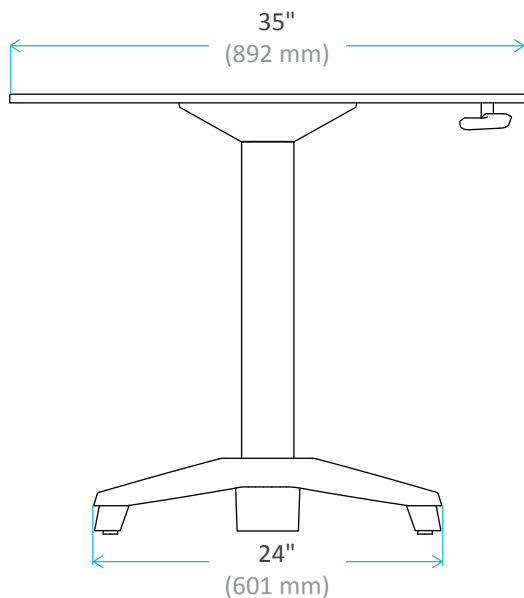

Workspace™ Desk35

DIMENSIONAL ILLUSTRATIONS

Total weight capacity 25 lbs (11,3 kg)

15 lbs (6,8 kg) lift assist

Front View

Side View